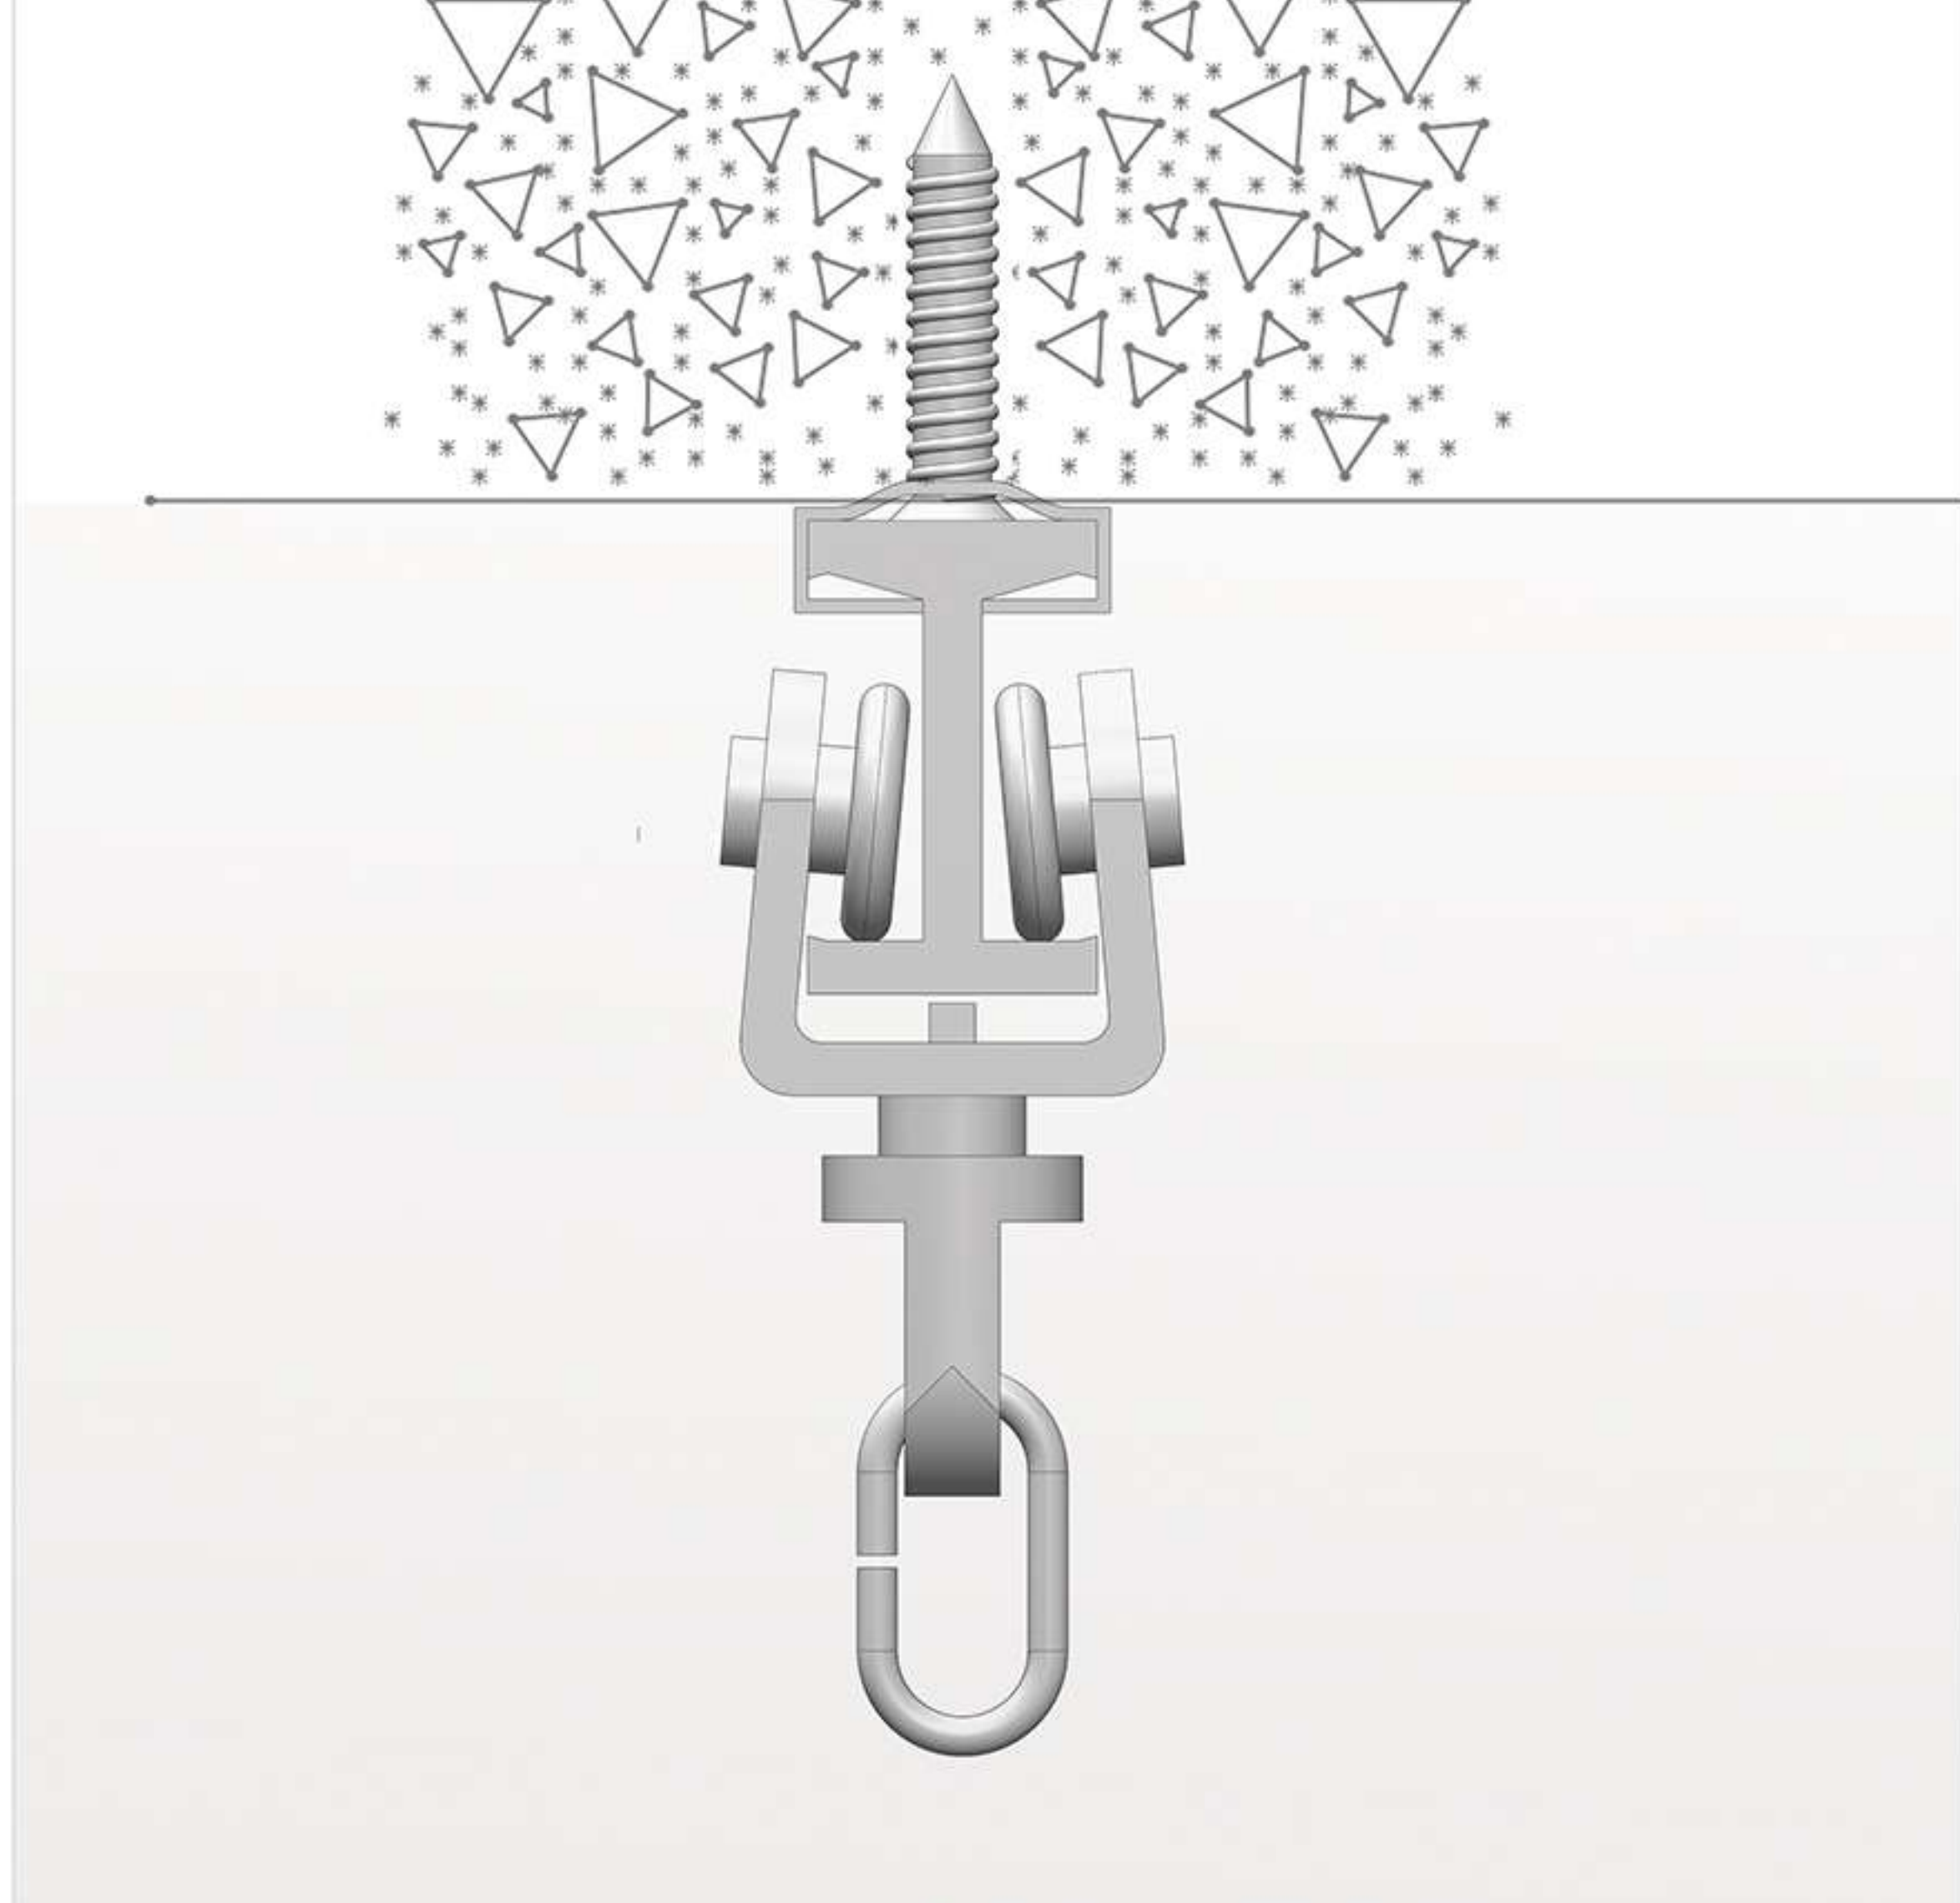

5300 INSTALLATION

Ceiling fixing with 8310 ceiling fixing bracket.

Fixing with Ceiling Mounting bracket (8310)

8300 COMPONENTS

Accessories:

Window Techs curtain tracks accessories are made from high quality plastic with added Teflon.