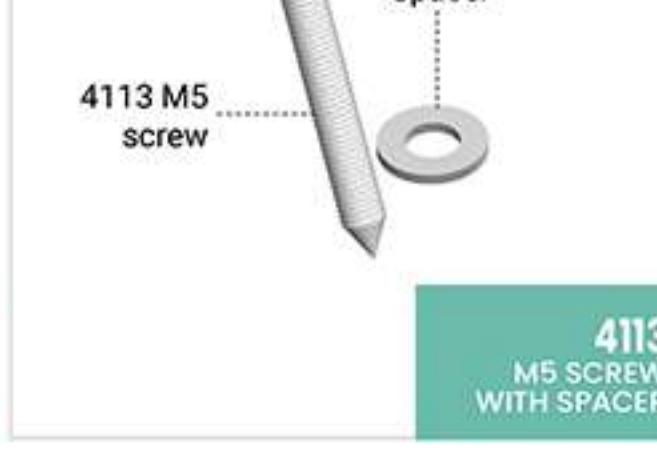

#### Accessories:

Window Techs curtain tracks accessories are made from high quality plastic with added Teflon.

8310 CEILING MOUNTING BRACKET

4114 M3 SCREW

8330 END CAP ASSEMBLY

8340 SLIDER ASSEMBLY

4113 M5 SCREW WITH SPACER