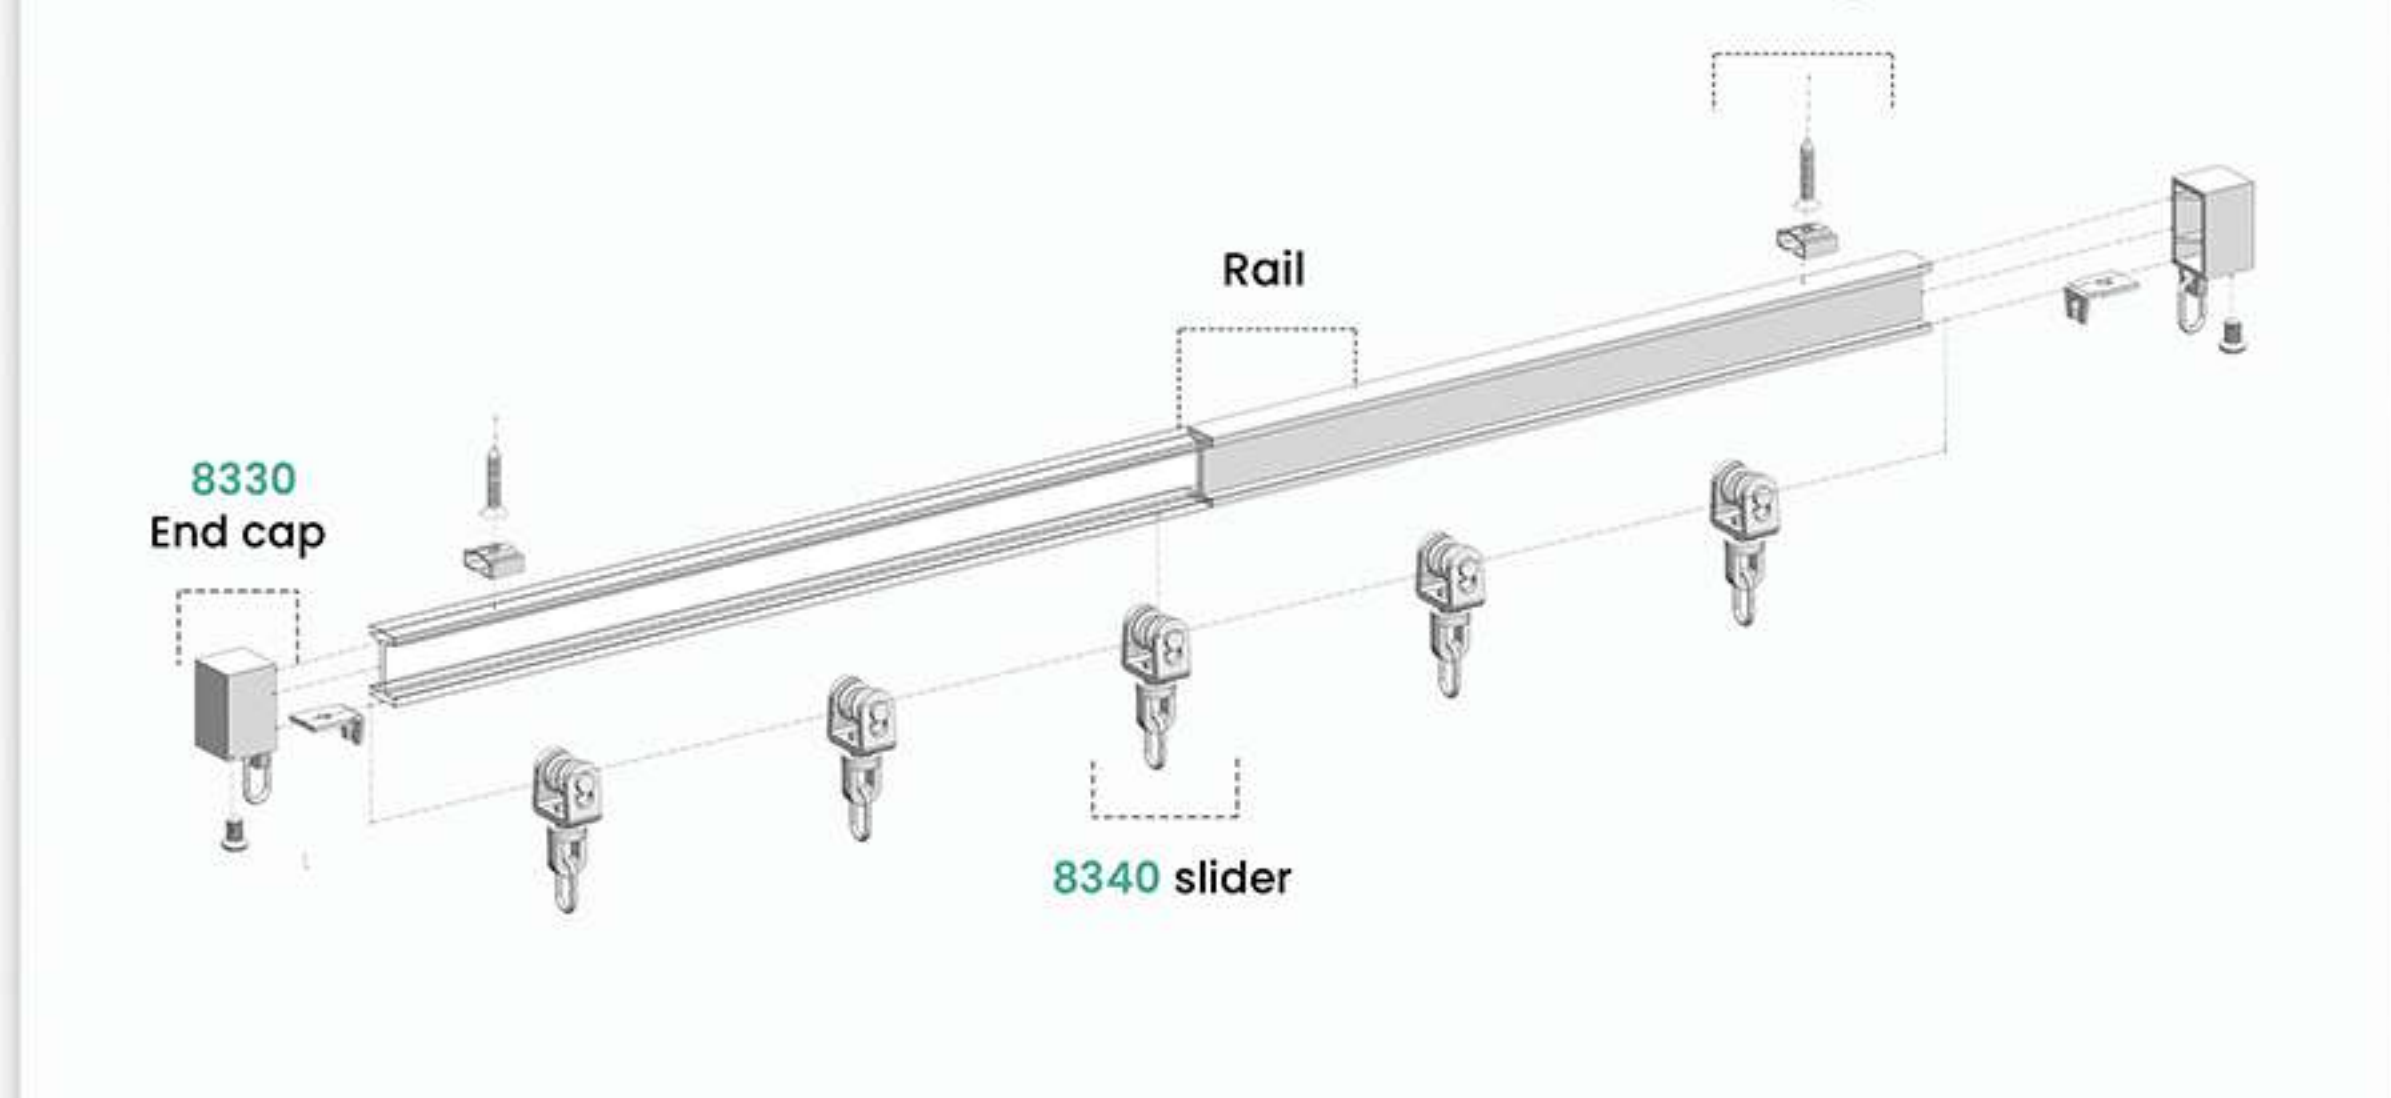

8300 SPECIFICATION GUIDE

Material

Plasticised Polyvinyl Chloride - Plasticised PVC. Shape and size tolerances in accordance with EN 12020. Powder coating in accordance with QUALICOAT requirements, thick coating (+/- 100 µm). White RAL 9010. Special colours available on request. 8300 track weight: 102 gr/m.