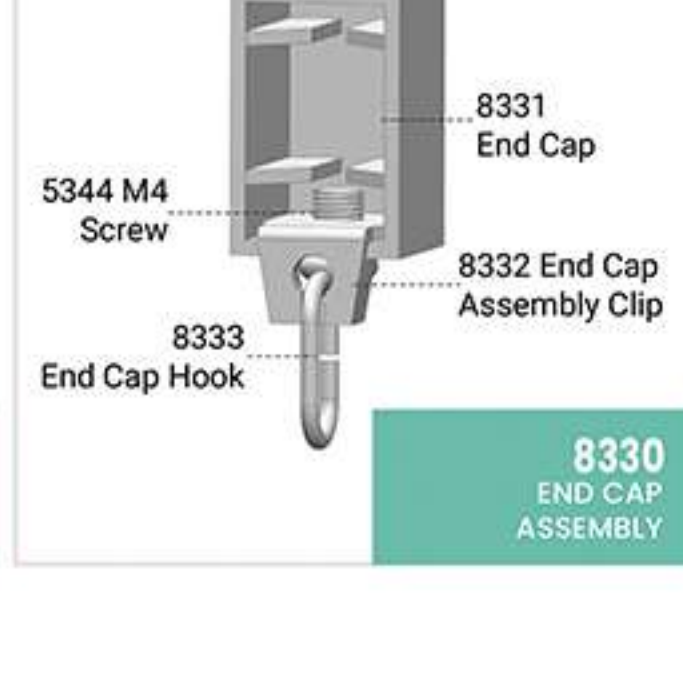

### 8300 COMPONENTS

#### Accessories:

Window Techs curtain tracks accessories are made from high quality plastic with added Teflon.

8310 CEILING MOUNTING BRACKET

4114 M3 SCREW

8330 END CAP ASSEMBLY

8340 SLIDER ASSEMBLY

4113 M5 SCREW WITH SPACER