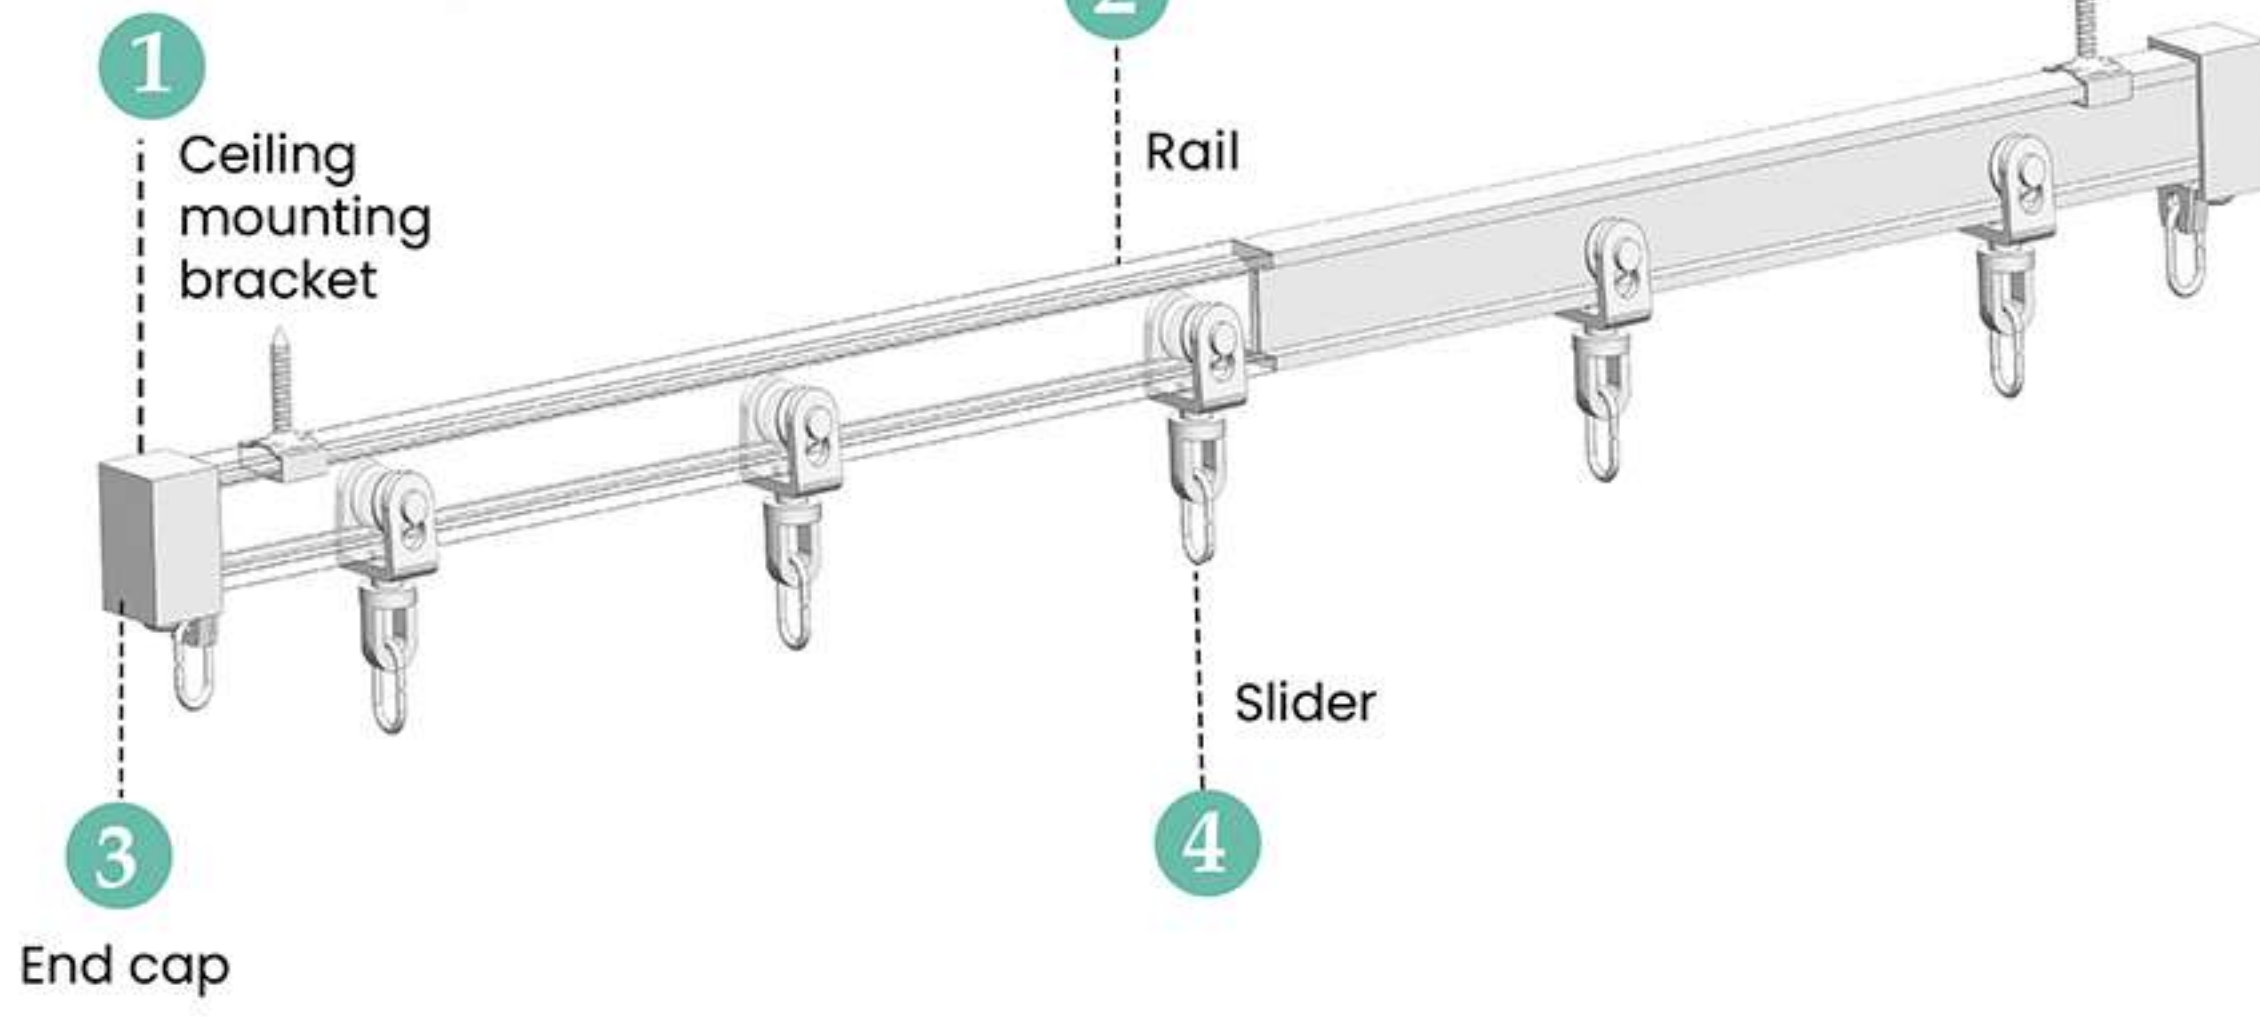

## PVC-I Curtain track-8300

FOR LIGHT, MEDIUM & HEAVY WEIGHT CURTAINS

### G-RAIL ALUMINIUM RAIL

### PVC I CURTAIN TRACK 8300

8300 track is a stable, slim-look i shape design track. The curtains glide smoothly virtually without sound. We can manually open and close the curtains which keeps the fabric clean. It's a very popular track that can be used in a wide variety of situations, such as private homes and also in office buildings and in the care sector. Due to its elasticity property it can gain any desirable shape.