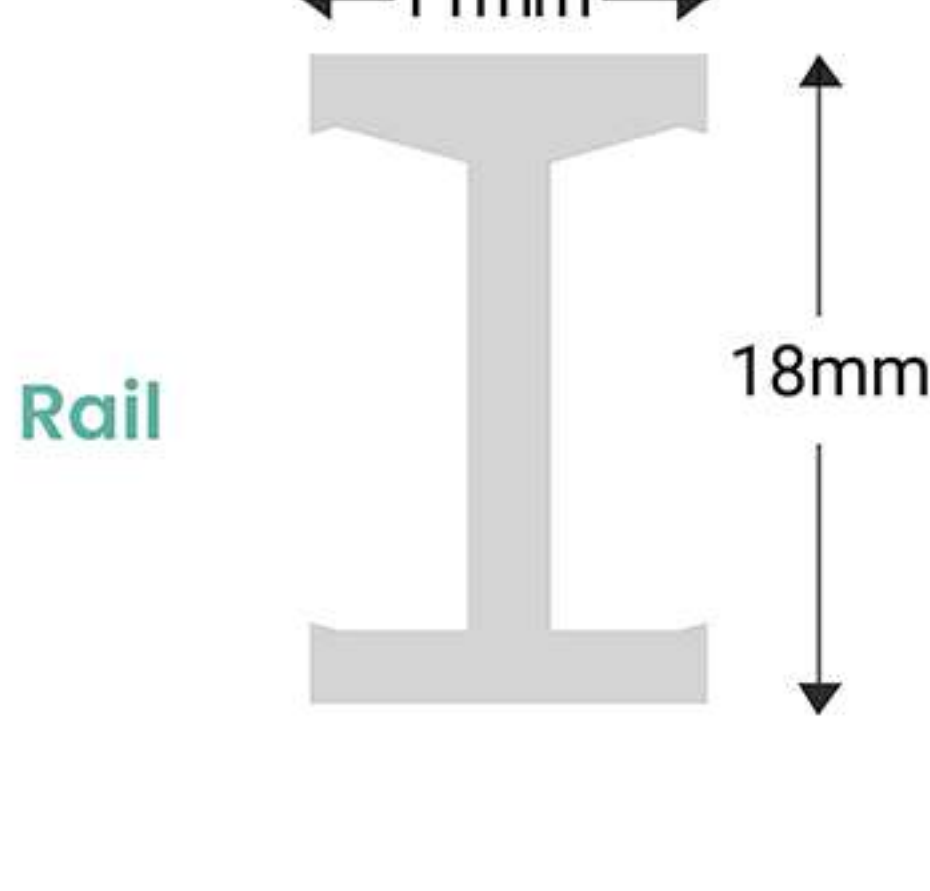

### PVC I CURTAIN TRACK 8300

8300 track is a stable, slim-look i shape design track. The curtains glide smoothly virtually without sound. We can manually open and close the curtains which keeps the fabric clean. It's a very popular track that can be used in a wide variety of situations, such as private homes and also in office buildings and in the care sector. Due to its elasticity property it can gain any desirable shape.

#### 8300 BENDING

Minimum Radius 10 cm

#### Material

Plasticised Polyvinyl Chloride - Plasticised PVC. Shape and size tolerances in accordance with EN 12020. Powder coating in accordance with QUALICOAT requirements, thick coating (+/- 100 µm). White RAL 9010. Special colours available on request. 8300 track weight: 102 gr/m.