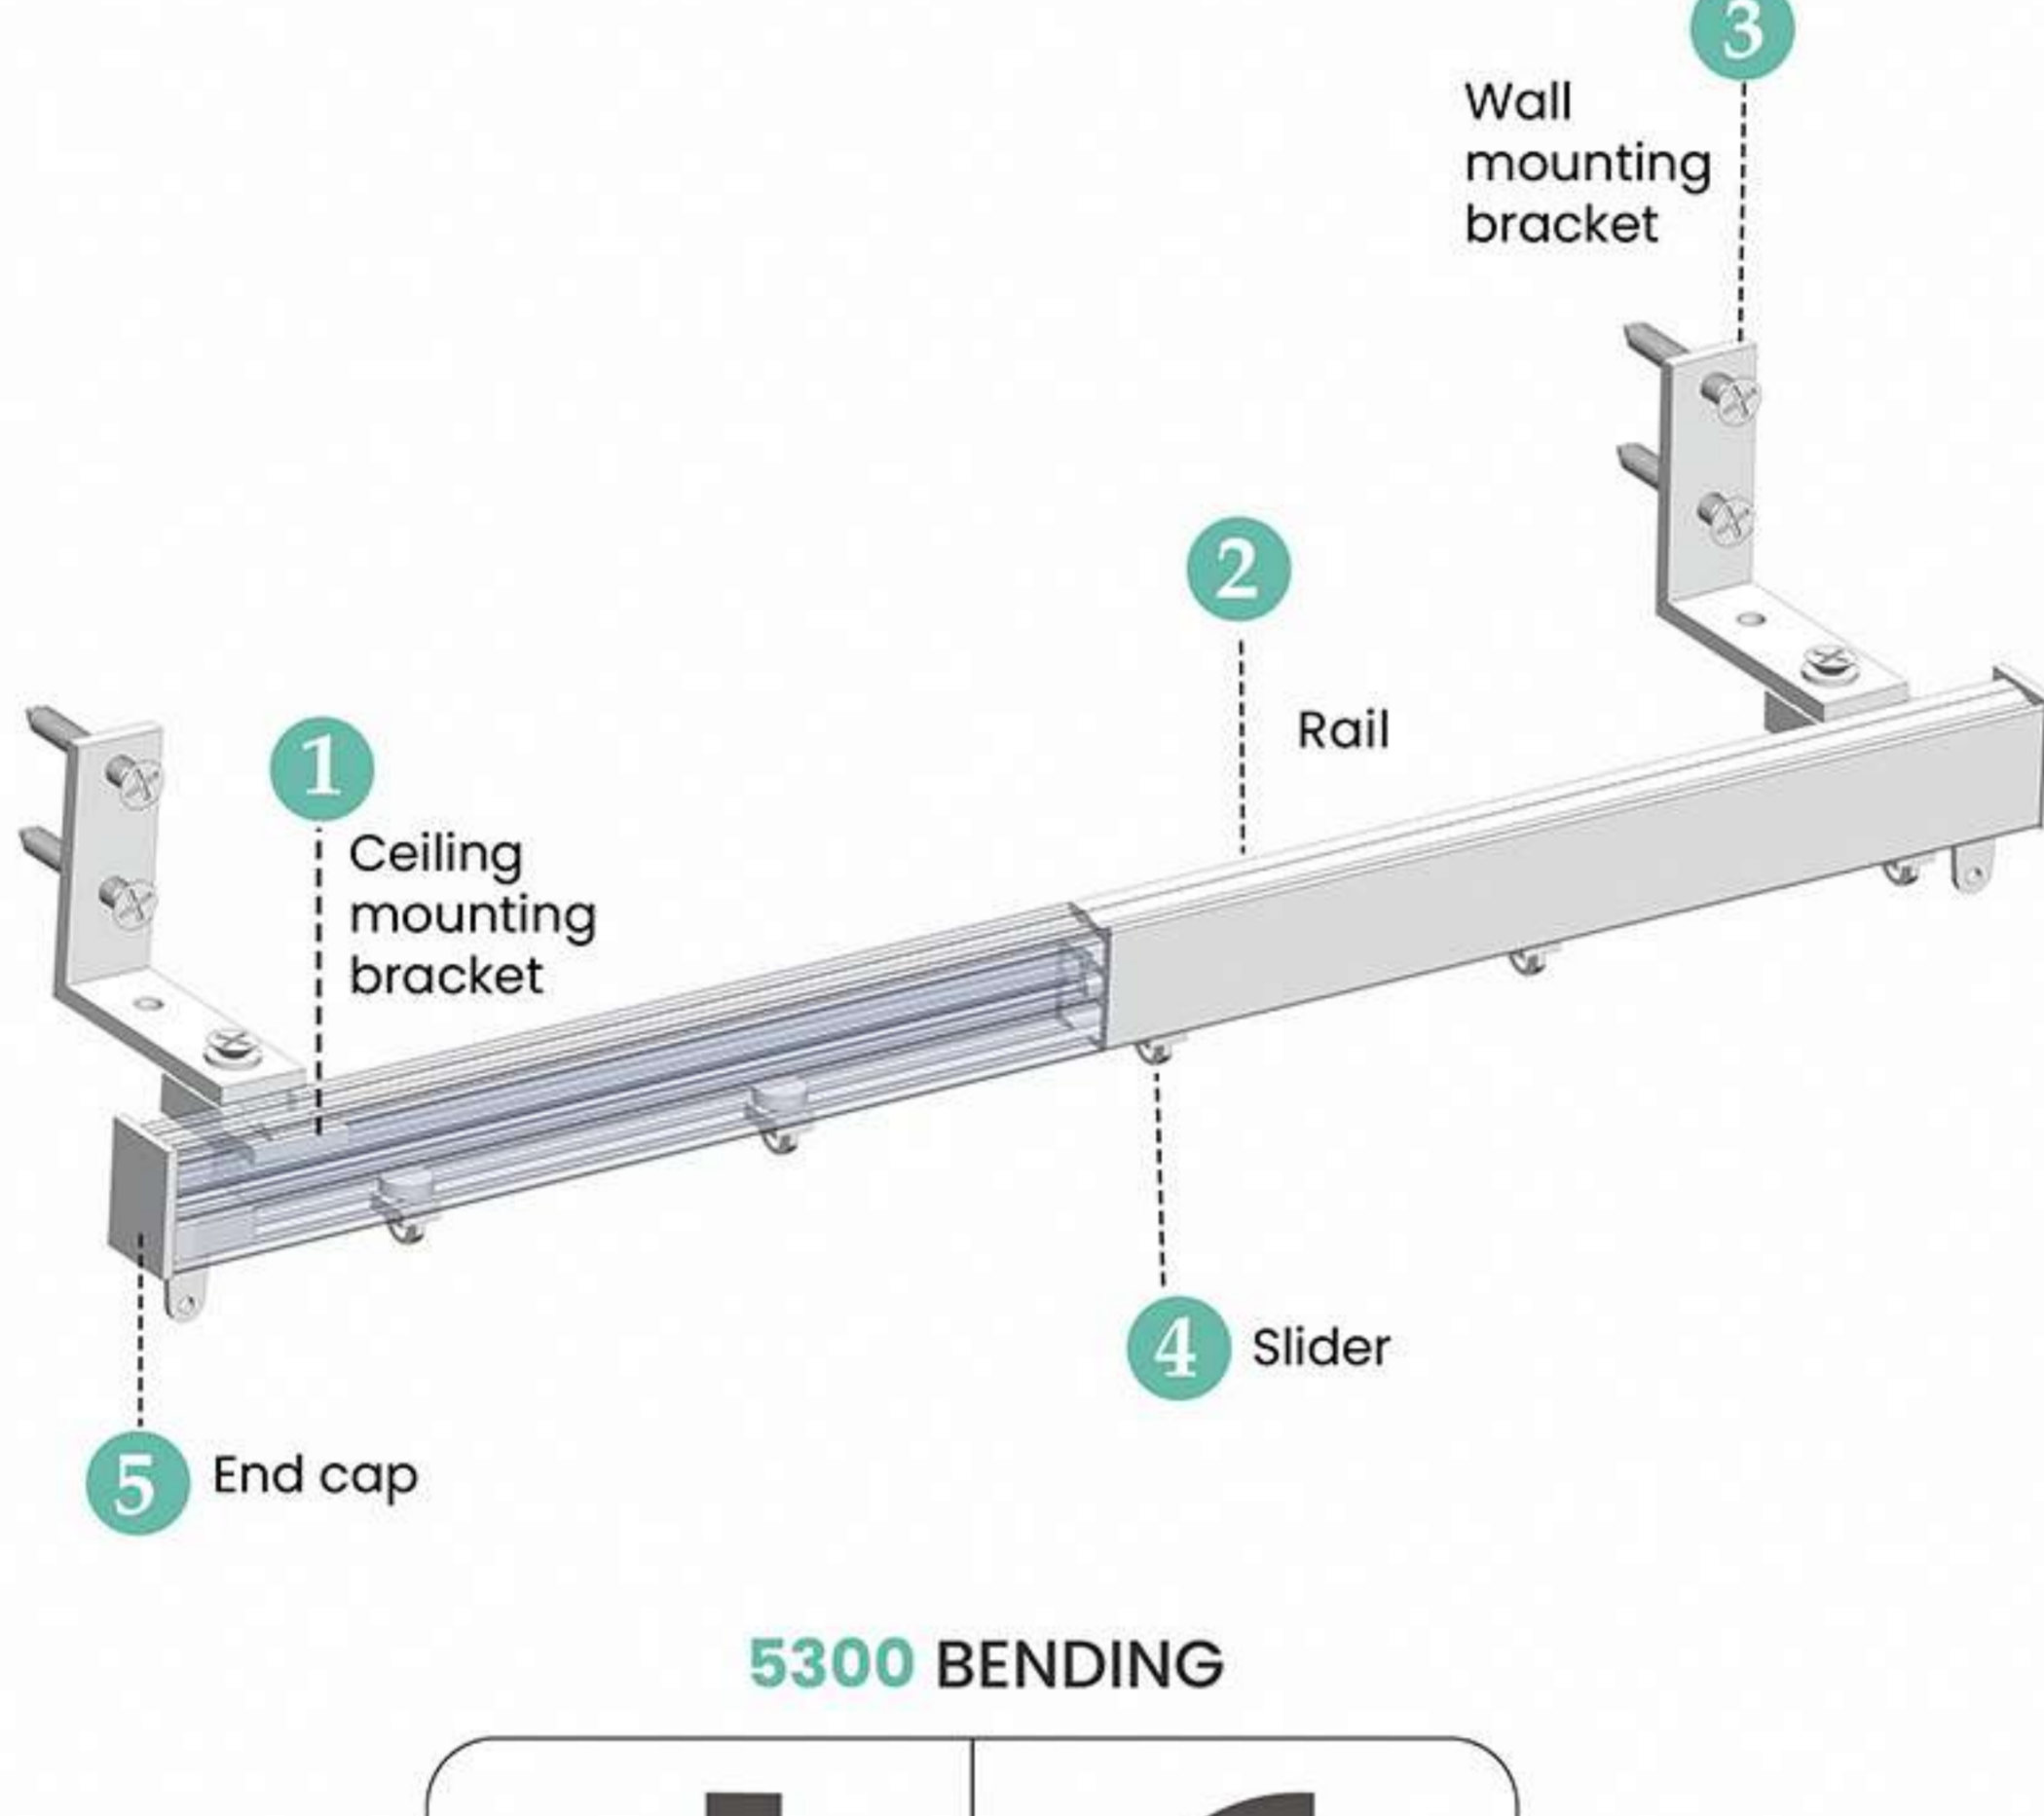

WINDOW TECHS

— BRINGING LIGHT TO LIFE —

EASY TO BEND

MANUAL OPERATION

Ripple Fold Curtain track-5300

FOR LIGHT, MEDIUM & HEAVY WEIGHT CURTAINS

G-RAIL

ALUMINIUM RAIL

HOSPITAL CUBICAL CURTAIN TRACK 5300

5300 track is a stable, slim-look design track. The curtains glide smoothly virtually without sound. We can manually open and close the curtains which keeps the fabric clean. It's a very popular track that can be used in a wide variety of situations, such as private homes and also in office buildings and in the care sector.

5300 BENDING

Minimum Radius 10 cm

5300 SPECIFICATION GUIDE

Material

Aluminium **EN AW-60603 T6**. Shape and size tolerances in accordance with EN 12020. Powder coating in accordance with QUALICOAT requirements, thick coating (+/- 100 µm). White **RAL 9010**, natural metallic RAL 9006. Special colours available on request. 5300 track weight: **359 gr/m**.

5300 INSTALLATION

Ceiling fixing with 5310 ceiling fixing bracket, Wall fixing with 4180 wall mounting bracket.

5300 COMPONENTS

Accessories:

Window Techs curtain tracks accessories are made from high quality plastic with added Teflon.