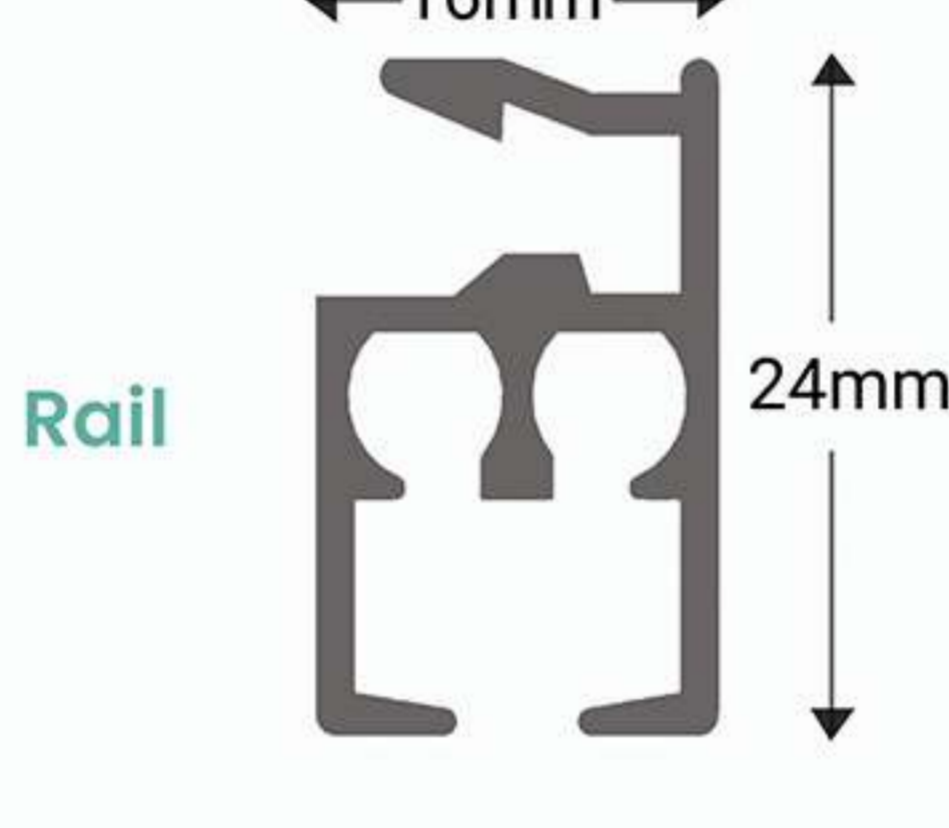

HOSPITAL CUBICAL CURTAIN TRACK 5300

5300 track is a stable, slim-look design track. The curtains glide smoothly virtually without sound. We can manually open and close the curtains which keeps the fabric clean. It's a very popular track that can be used in a wide variety of situations, such as private homes and also in office buildings and in the care sector.

5300 BENDING

Minimum Radius 10 cm

5300 SPECIFICATION GUIDE

Material

Aluminium **EN AW-60603 T6**. Shape and size tolerances in accordance with EN 12020. Powder coating in accordance with QUALICOAT requirements, thick coating (+/- 100 µm). White **RAL 9010**, natural metallic RAL 9006. Special colours available on request. 5300 track weight: **359 gr/m**.