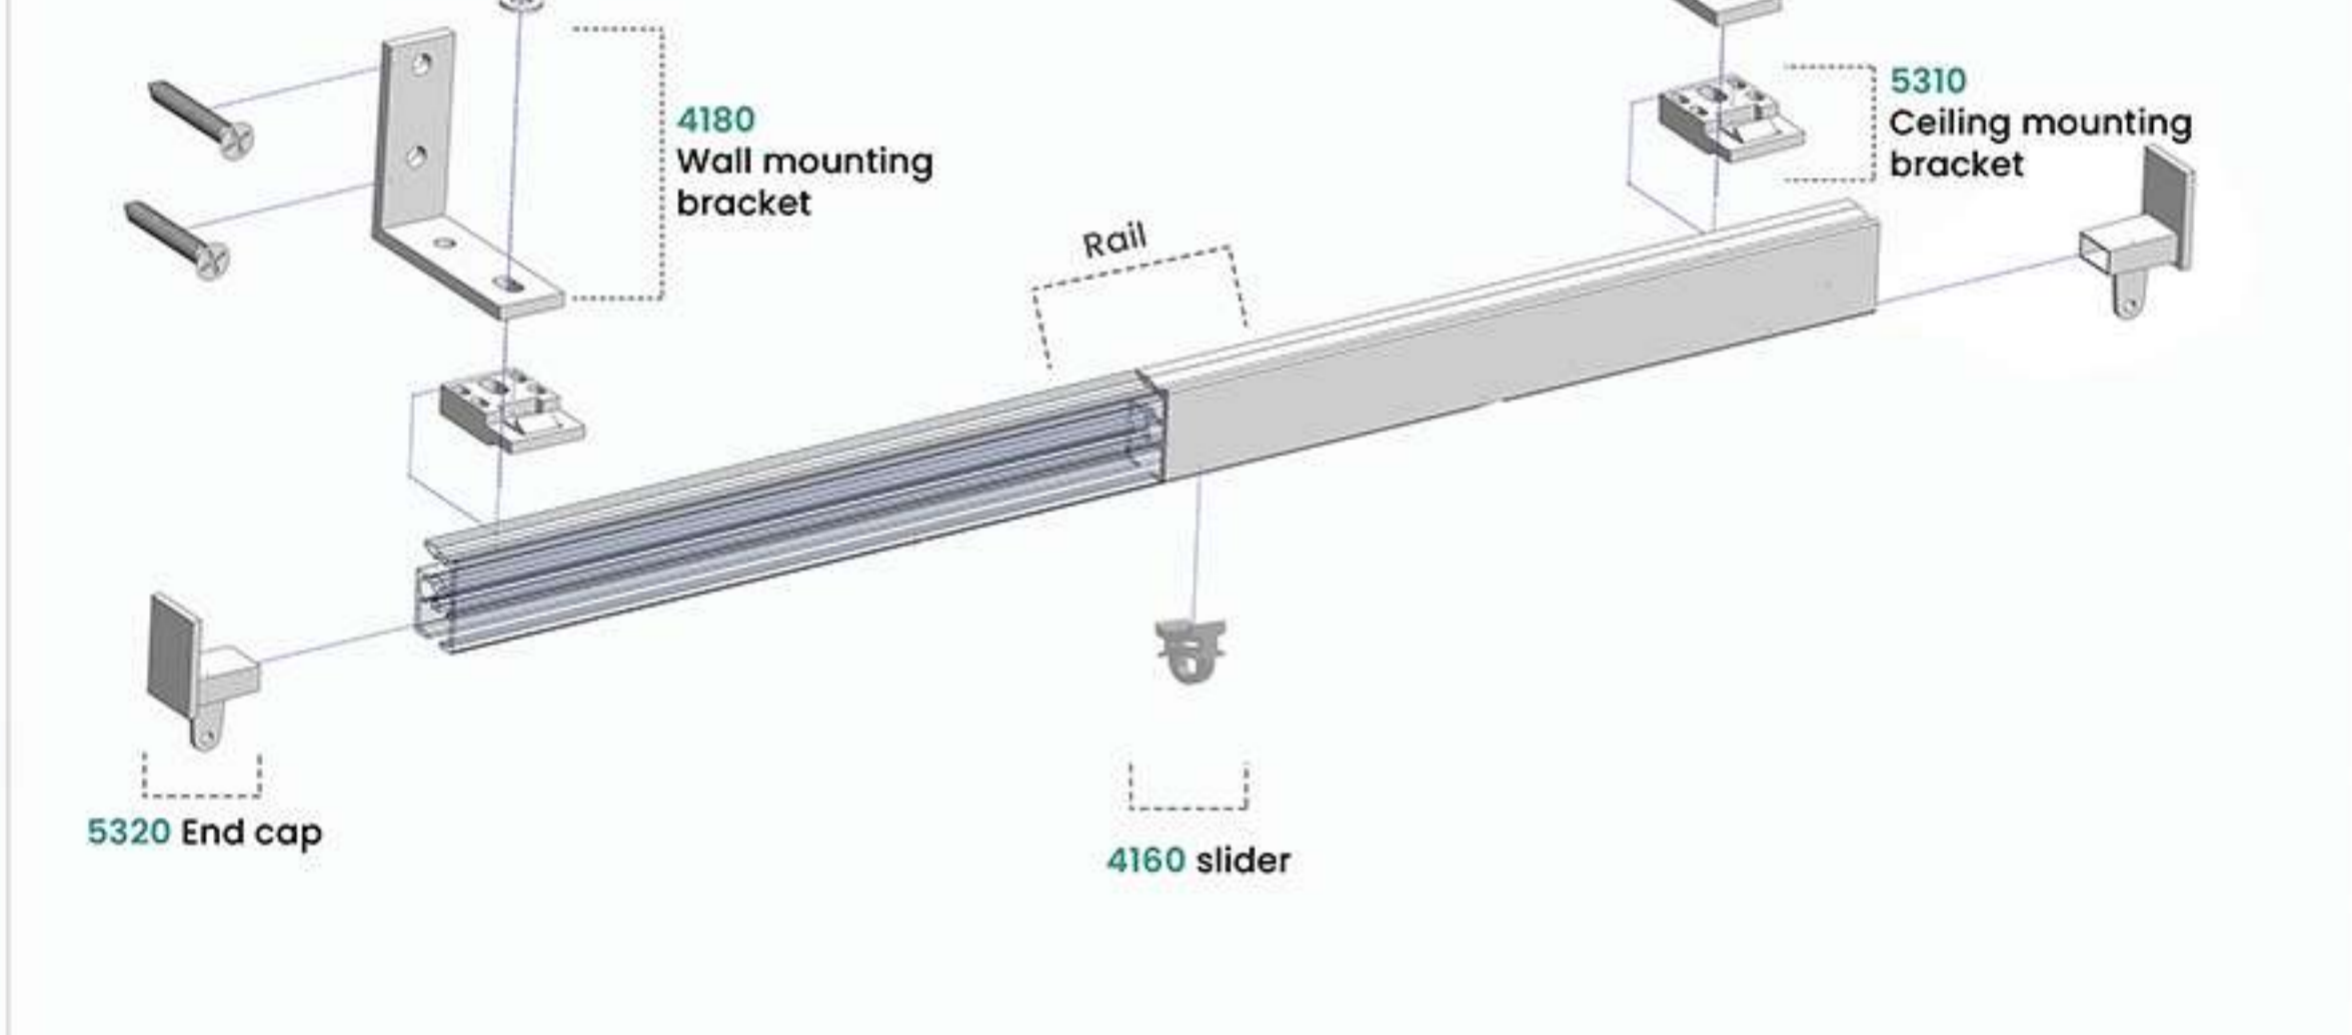

WINDOW TECHS

— BRINGING LIGHT TO LIFE —

EASY TO BEND

MANUAL OPERATION

Ripple Fold Curtain track-5300

FOR LIGHT, MEDIUM & HEAVY WEIGHT CURTAINS

G-RAIL

ALUMINIUM RAIL

HOSPITAL CUBICAL CURTAIN TRACK 5300

5300 track is a stable, slim-look design track. The curtains glide smoothly virtually without sound. We can manually open and close the curtains which keeps the fabric clean. It's a very popular track that can be used in a wide variety of situations, such as private homes and also in office buildings and in the care sector.

5300 BENDING

Minimum Radius 10 cm

5300 SPECIFICATION GUIDE

Material

Aluminium **EN AW-60603 T6**. Shape and size tolerances in accordance with EN 12020. Powder coating in accordance with QUALICOAT requirements, thick coating (+/- 100 µm). White **RAL 9010**, natural metallic RAL 9006. Special colours available on request. 5300 track weight: **359 gr/m**.