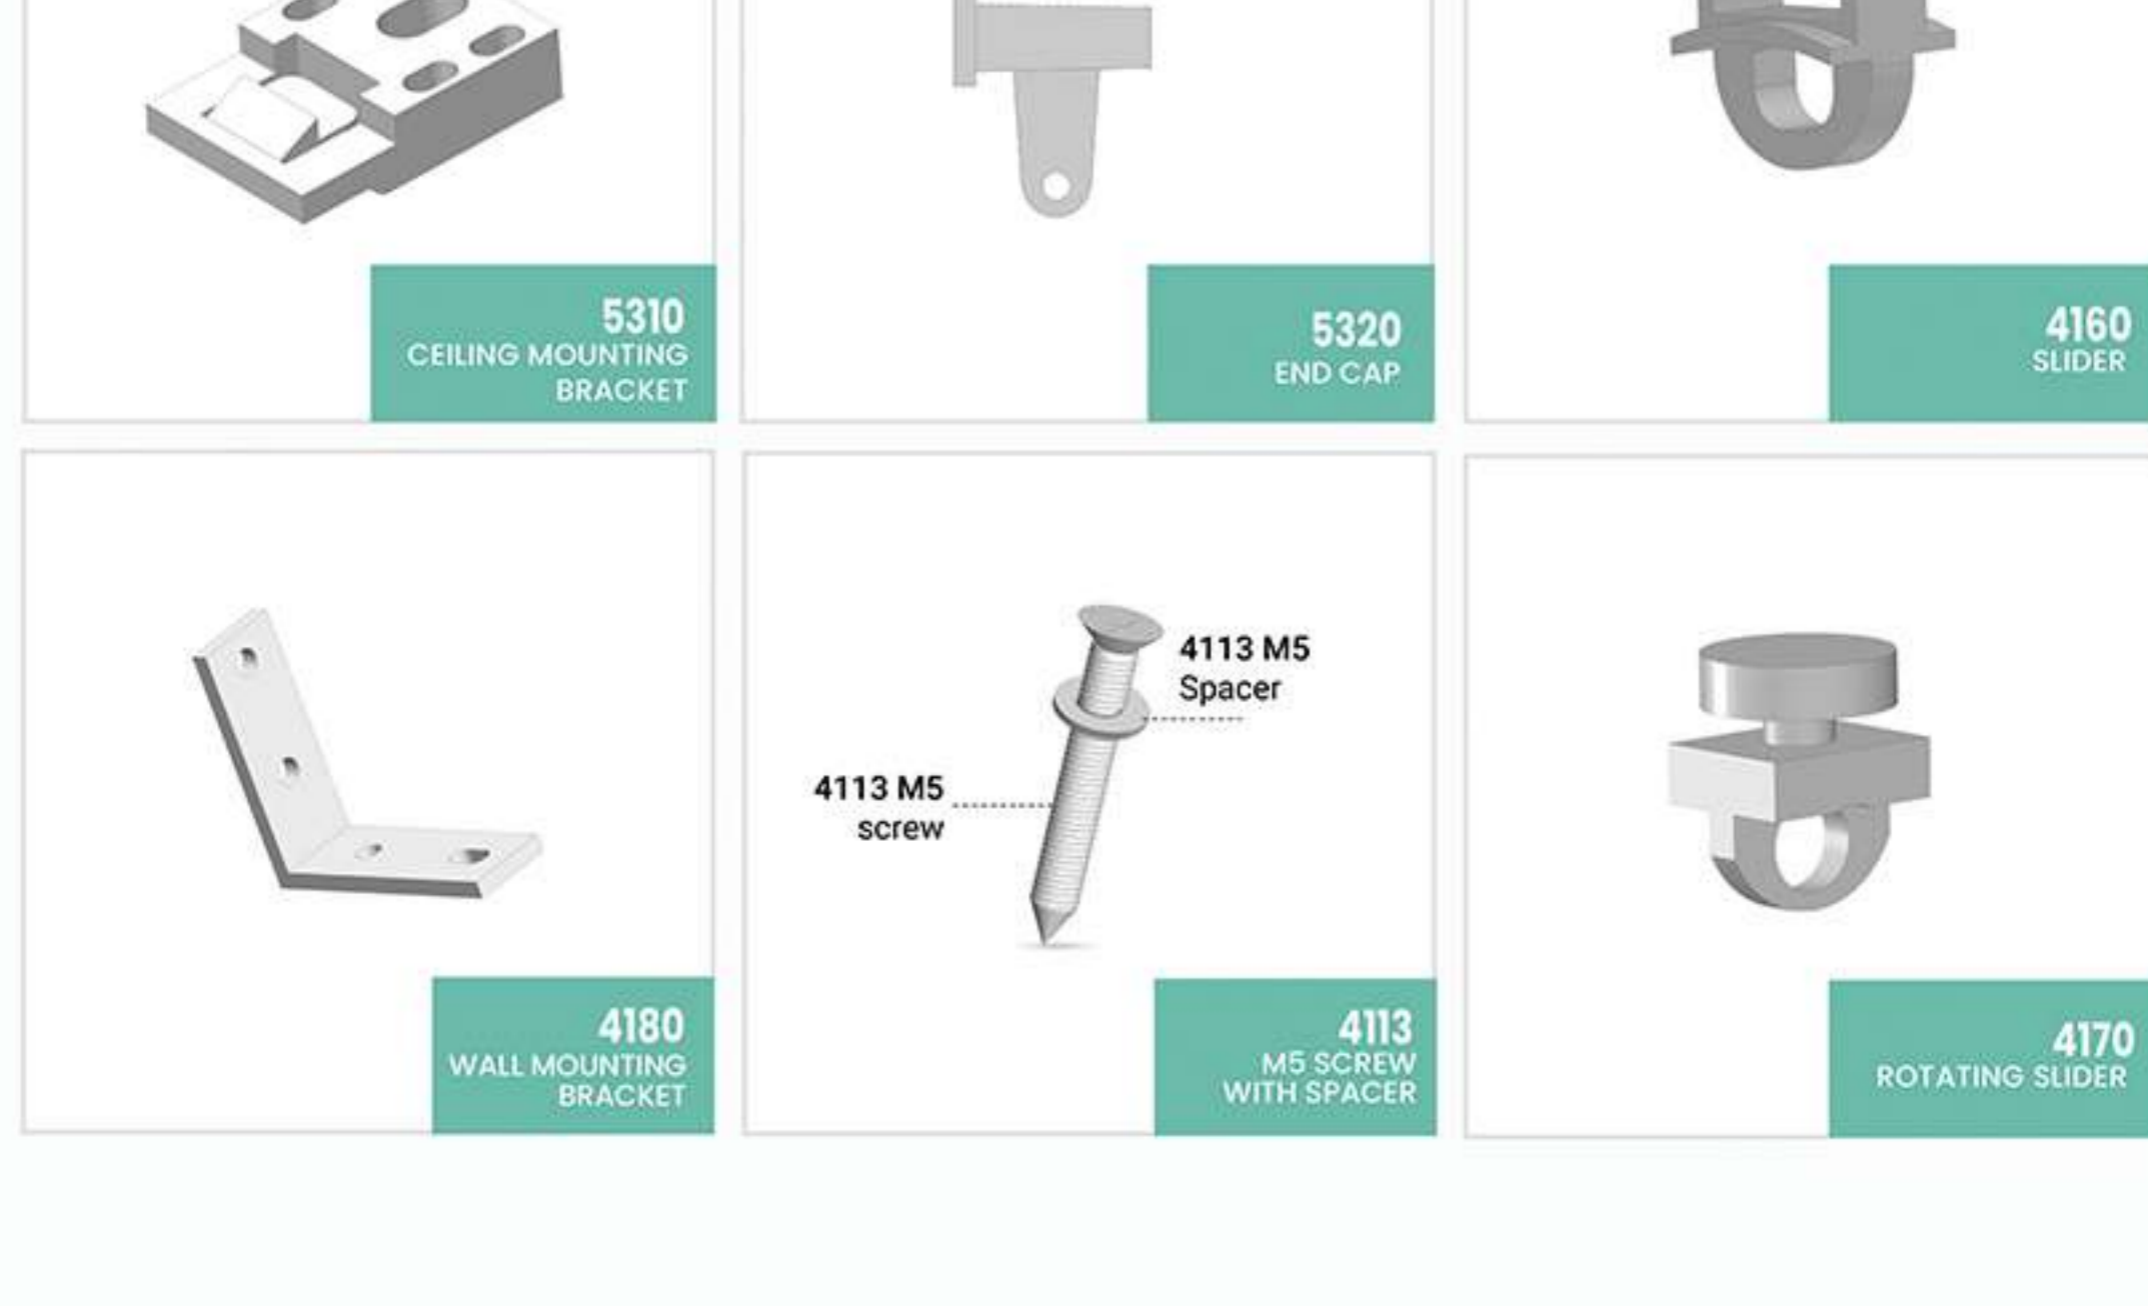

5300 BENDING

Minimum Radius 10 cm

5300 SPECIFICATION GUIDE

Material

Aluminium **EN AW-60603 T6**. Shape and size tolerances in accordance with EN 12020. Powder coating in accordance with QUALICOAT requirements, thick coating (+/- 100 µm). White **RAL 9010**, natural metallic RAL 9006. Special colours available on request. 5300 track weight: **359 gr/m**.

5300 INSTALLATION

Ceiling fixing with 5310 ceiling fixing bracket, Wall fixing with 4180 wall mounting bracket.

5300 COMPONENTS

Accessories:

Window Techs curtain tracks accessories are made from high quality plastic with added Teflon.