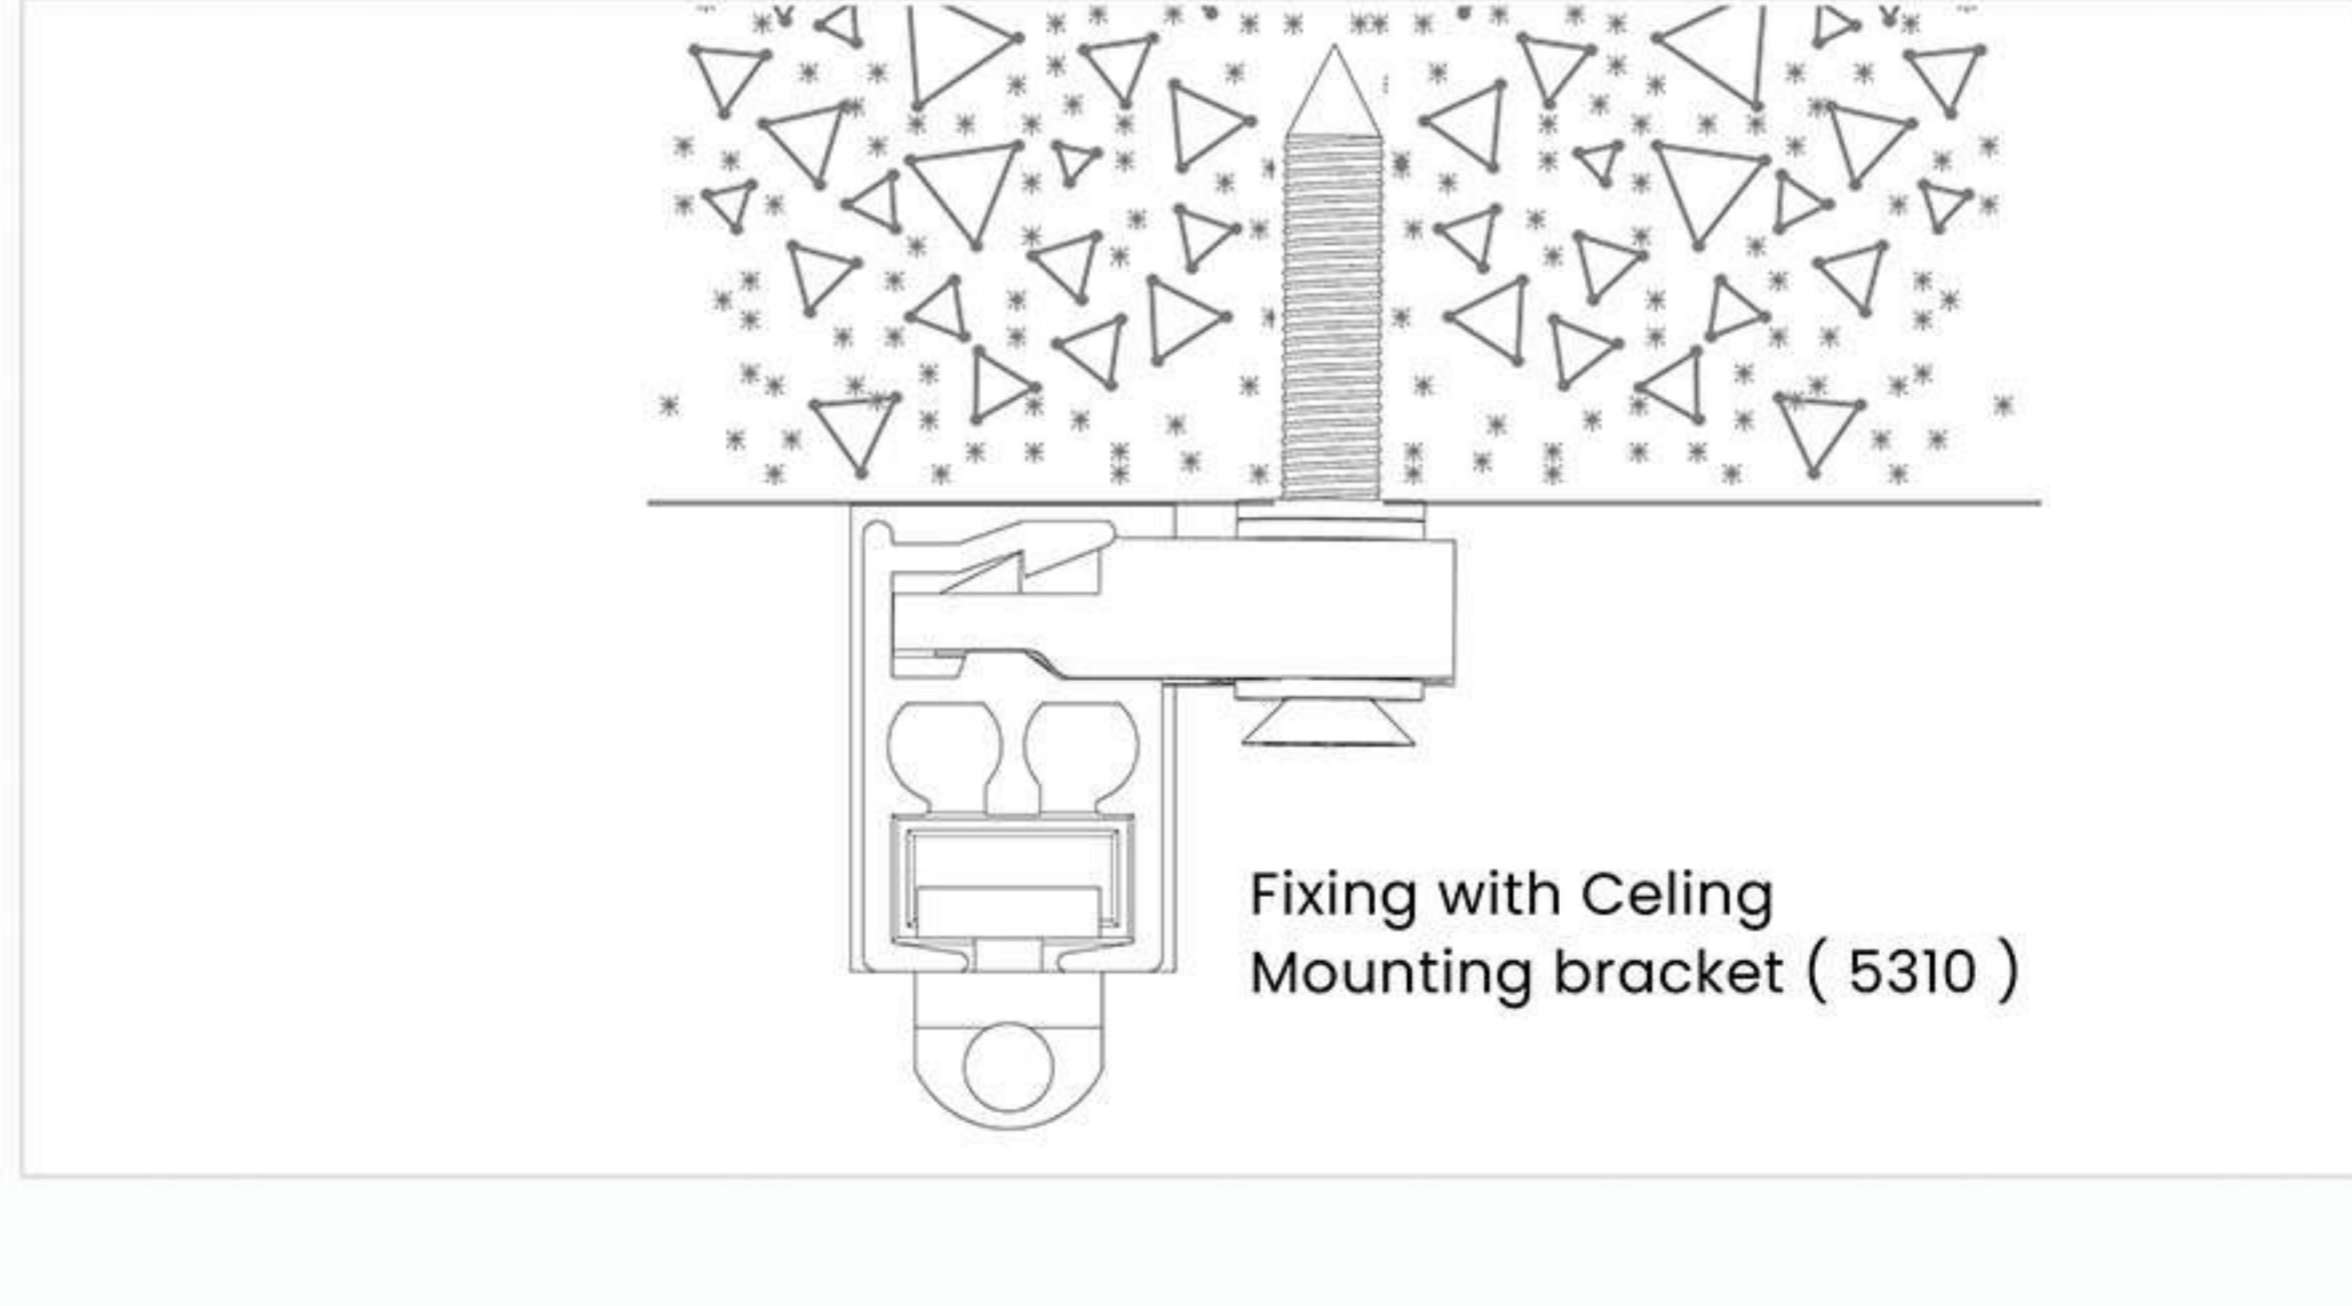

WINDOW TECHS

— BRINGING LIGHT TO LIFE —

EASY TO BEND

MANUAL OPERATION

Ripple Fold Curtain track-5300

FOR LIGHT, MEDIUM & HEAVY WEIGHT CURTAINS

G-RAIL

ALUMINIUM RAIL

HOSPITAL CUBICAL CURTAIN TRACK 5300

5300 track is a stable, slim-look design track. The curtains glide smoothly virtually without sound. We can manually open and close the curtains which keeps the fabric clean. It's a very popular track that can be used in a wide variety of situations, such as private homes and also in office buildings and in the care sector.

5300 BENDING

Minimum Radius 10 cm

5300 SPECIFICATION GUIDE

Material

Aluminium **EN AW-60603 T6**. Shape and size tolerances in accordance with EN 12020. Powder coating in accordance with QUALICOAT requirements, thick coating (+/- 100 µm). White **RAL 9010**, natural metallic RAL 9006. Special colours available on request. 5300 track weight: **359 gr/m**.

5300 INSTALLATION

Ceiling fixing with 5310 ceiling fixing bracket, Wall fixing with 4180 wall mounting bracket.

5300 COMPONENTS

Accessories:

Window Techs curtain tracks accessories are made from high quality plastic with added Teflon.

WINDOW TECHS — BRINGING LIGHT TO LIFE —

Window Techs India Pvt. Ltd.

Plot No. 805, Sector-69, IMT Faridabad- 121004, Haryana

+91 129 298 0742 / 2982 832

info@windowtechs.in

www.windowtechs.co.in