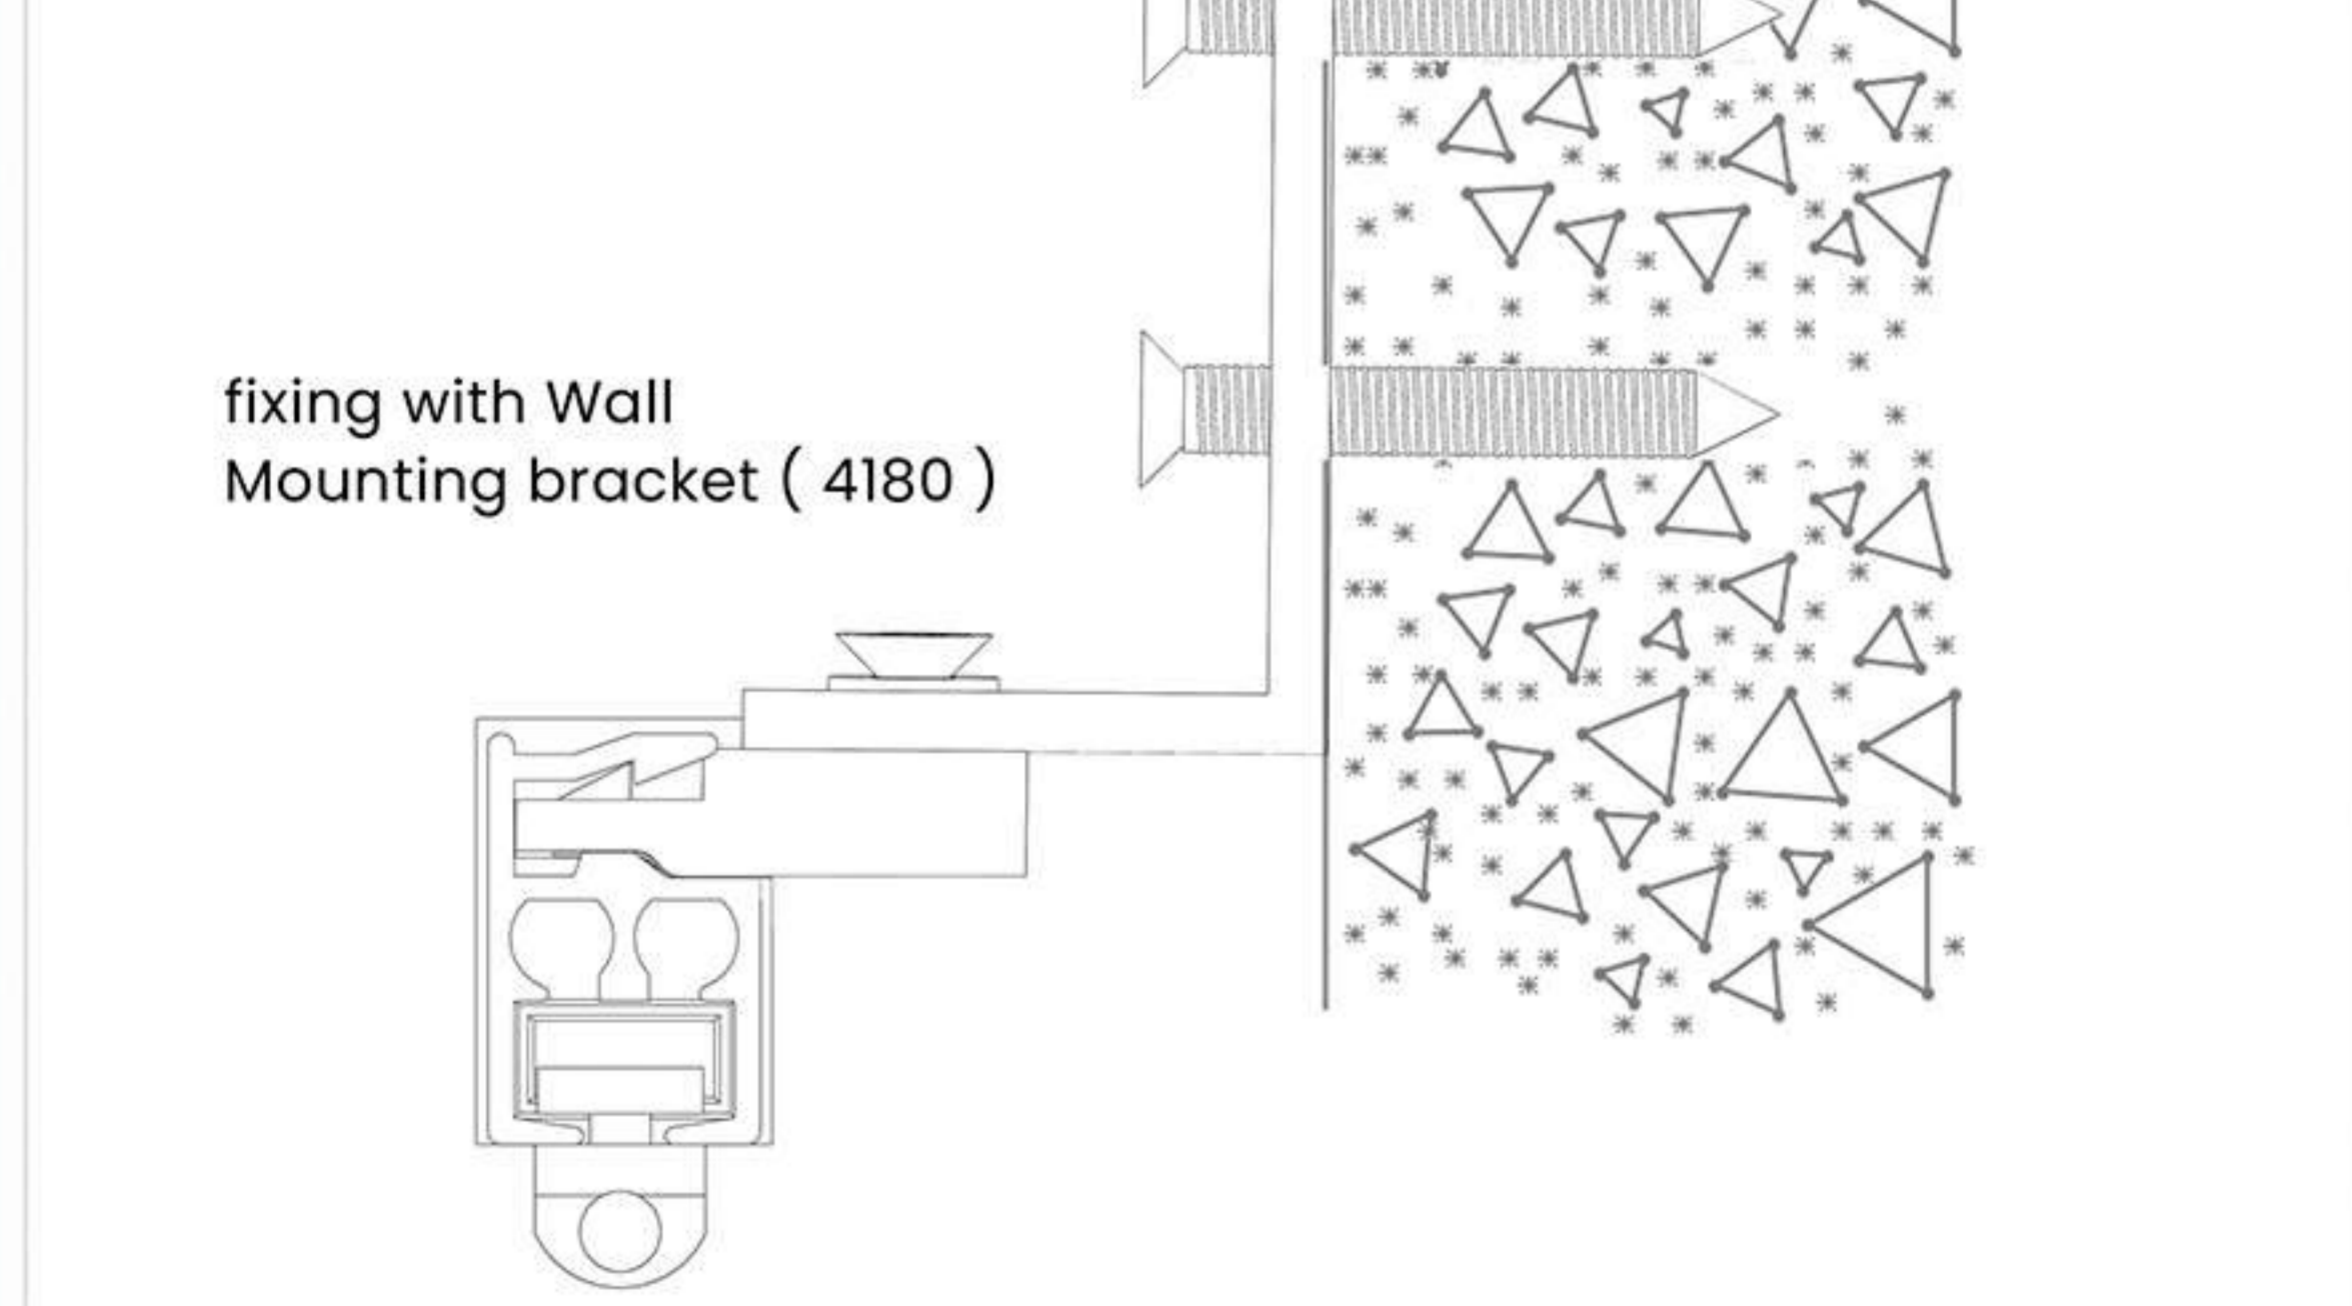

WINDOW TECHS

— BRINGING LIGHT TO LIFE —

EASY TO BEND

MANUAL OPERATION

Ripple Fold Curtain track-5300

FOR LIGHT, MEDIUM & HEAVY WEIGHT CURTAINS

G-RAIL

ALUMINIUM RAIL

HOSPITAL CUBICAL CURTAIN TRACK 5300

5300 track is a stable, slim-look design track. The curtains glide smoothly virtually without sound. We can manually open and close the curtains which keeps the fabric clean. It's a very popular track that can be used in a wide variety of situations, such as private homes and also in office buildings and in the care sector.

5300 BENDING

Minimum Radius 10 cm

5300 SPECIFICATION GUIDE

Material

Aluminium **EN AW-60603 T6**. Shape and size tolerances in accordance with EN 12020. Powder coating in accordance with QUALICOAT requirements, thick coating (+/- 100 µm). White **RAL 9010**, natural metallic RAL 9006. Special colours available on request. 5300 track weight: **359 gr/m**.

5300 INSTALLATION

Ceiling fixing with 5310 ceiling fixing bracket, Wall fixing with 4180 wall mounting bracket.

5300 COMPONENTS

Accessories:

Window Techs curtain tracks accessories are made from high quality plastic with added Teflon.

WINDOW TECHS — BRINGING LIGHT TO LIFE —

Window Techs India Pvt. Ltd.

Plot No. 805, Sector-69, IMT Faridabad- 121004, Haryana

+91 129 298 0742 / 2982 832

info@windowtechs.in

www.windowtechs.co.in